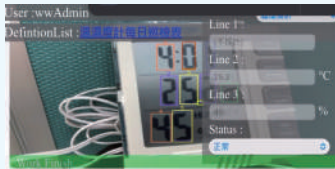

A single platform links all 3D models, point cloud data, and engineering drawings.

Visualized management and search, intuitive and convenient, improving efficiency.

Able to integrate with Rockwell Automation's equipment maintenance system, Fiix, one-click connection to the corresponding work orders, eliminating the need for repetitive queries.

Smart inspections integrated with AI recognition and automatic alert notifications.

Combined with smart inspection system, offering both web-based and app functionality, enabling paperless inspections. Automatically generates inspection reports, eliminating the need for organizing by personnel.

With Solomon's AI visual recognition technology, use a handheld device to capture instrument data, instantly interpret readings, and upload accurate data to the inspection system.

If abnormal inspection results or system anomalies are detected, relevant personnel will receive automatic notifications via LINE and Email, ensuring comprehensive communication through multiple channels.