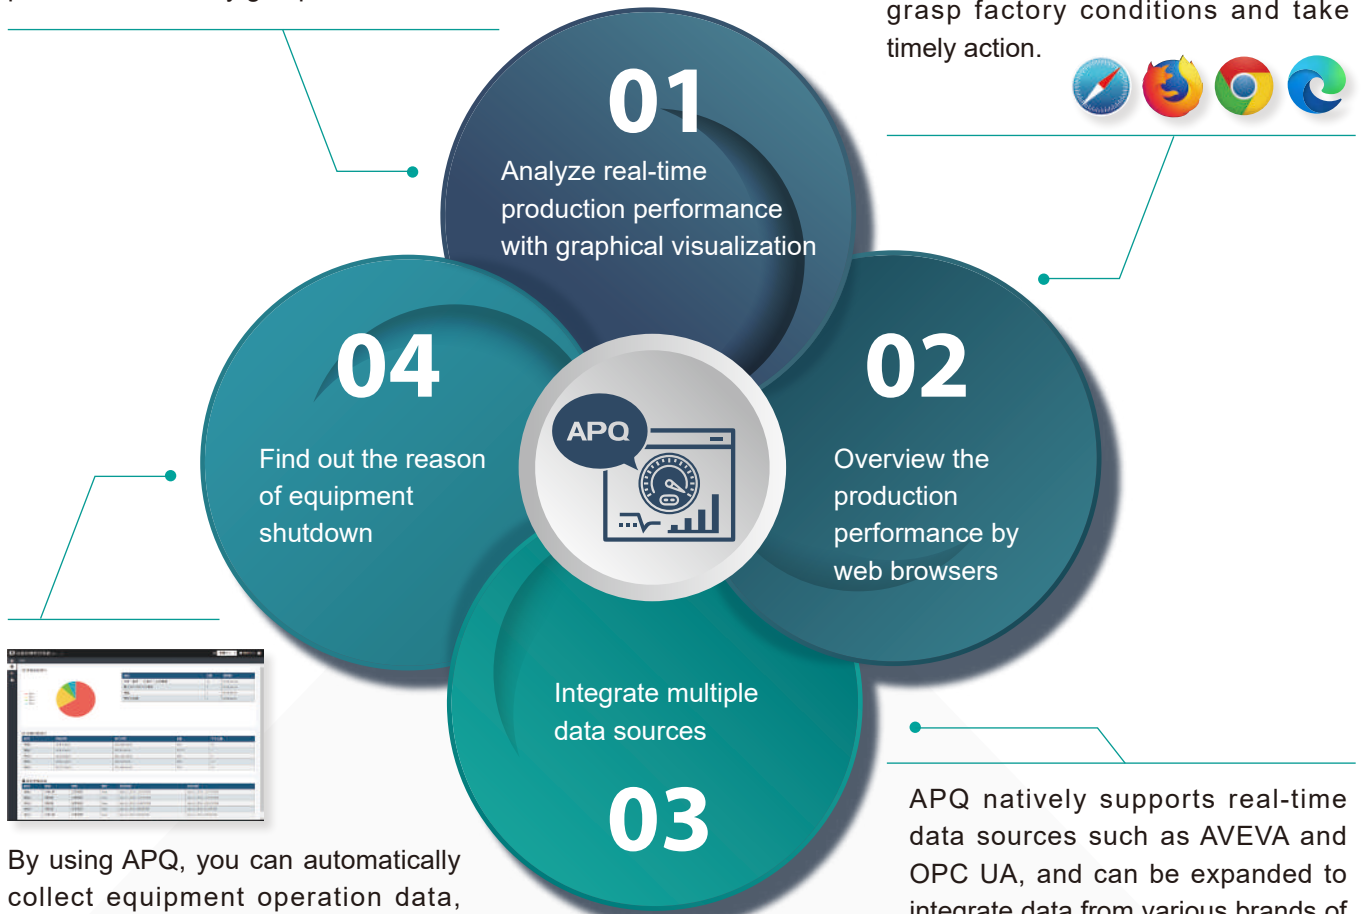

Availability Performance Quality

How can enterprises effectively prevent unplanned downtime?

▶ The premier solution for enhancing factory efficiency by monitoring real-time production performance.

APQ automatically compiles real-time data such as production output, efficiency, yield rate, and operational status based on your production line, machine, shift, and time-period settings. The analysis results are presented on dashboards using bar charts, pie charts, and other visual formats, allowing personnel to clearly grasp the situation.

APQ supports multiple web browsers, allowing you to view the operational status and downtime statistics of the entire factory simply by opening a web page. This enables you to quickly grasp factory conditions and take timely action.

By using APQ, you can automatically collect equipment operation data, fully recording all equipment start-up and shutdown activities. The system presents real-time downtime statistics and downtime reasons directly on the dashboard, ensuring that every movement of the equipment is clearly within your view.

APQ natively supports real-time data sources such as AVEVA and OPC UA, and can be expanded to integrate data from various brands of equipment, PLCs, and instruments according to your requirements.

System compatibility