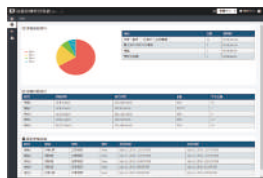

APQ supports multiple web browsers, allowing you to view the operational status and downtime statistics of the entire factory simply by opening a web page. This enables you to quickly grasp factory conditions and take timely action.